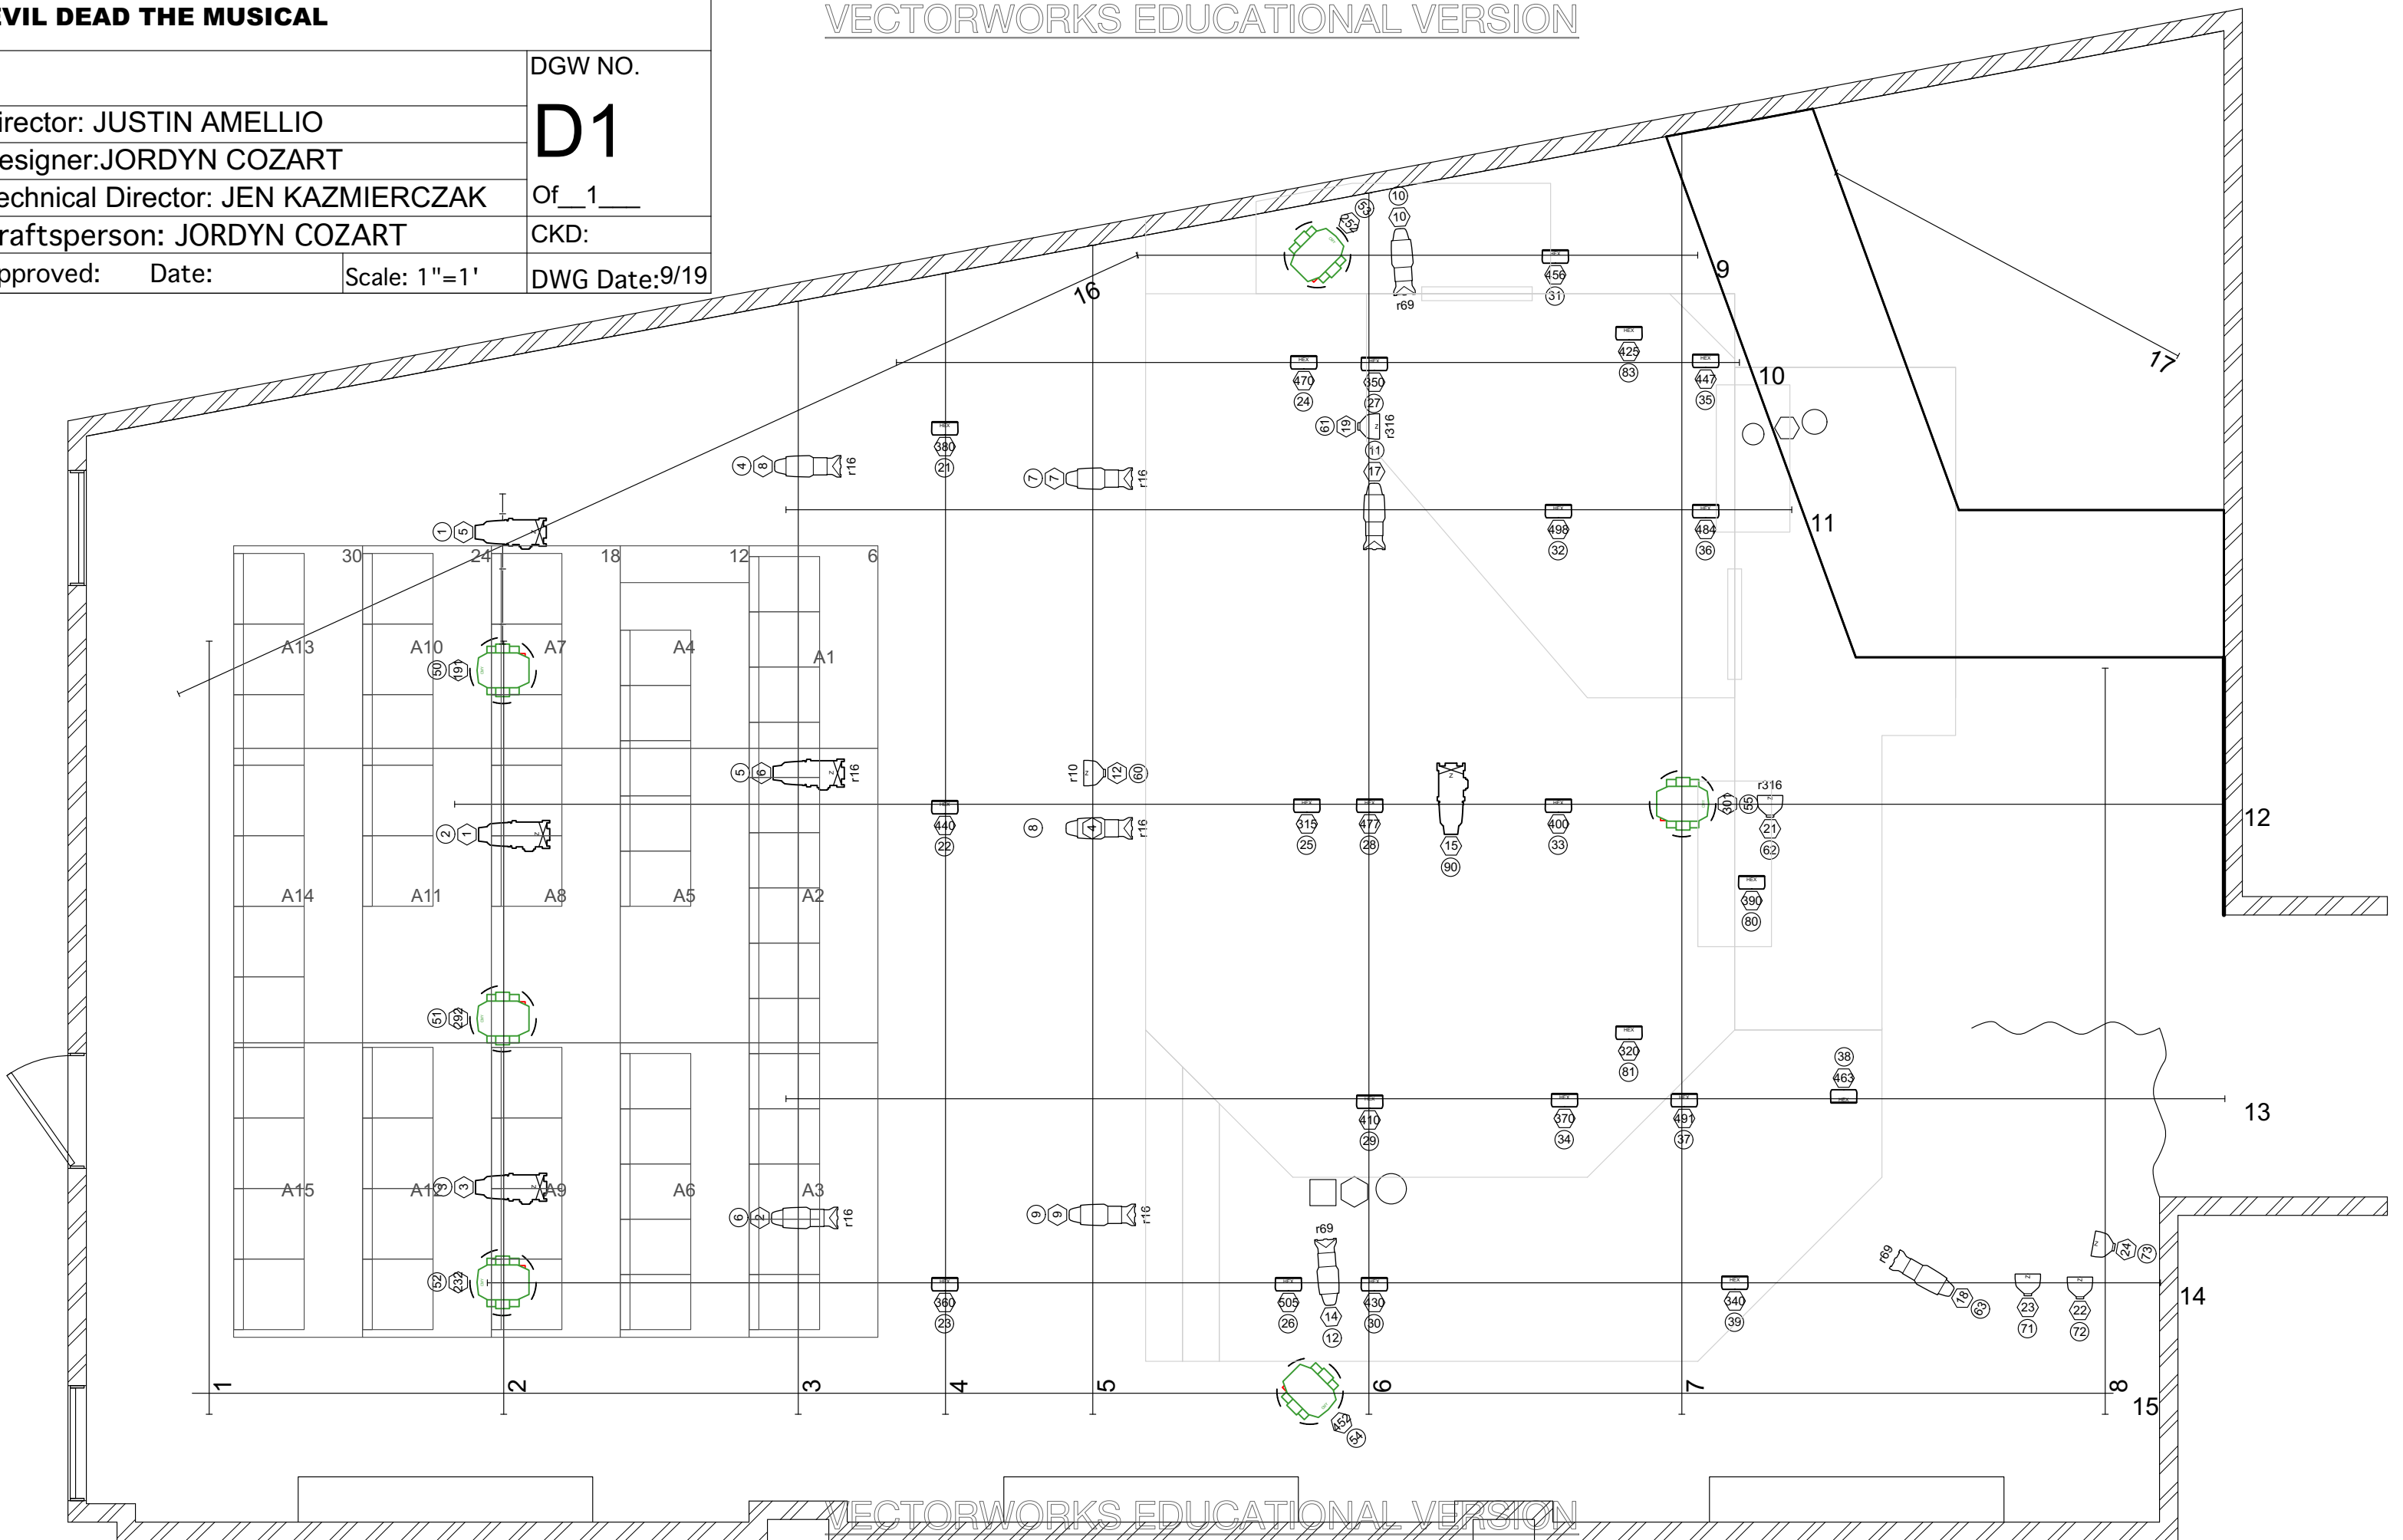

EVIL DEAD THE MUSICAL

VECTORWORKS EDUCATIONAL VERSION

DGW NO.

D1

Of 1

CKD:

DWG Date: 9/19

Director: JUSTIN AMELLIO

Designer: JORDYN COZART

Technical Director: JEN KAZMIERCZAK

Draftsperson: JORDYN COZART

Approved: _____ Date: _____

Scale: 1"=1'

VECTORWORKS EDUCATIONAL VERSION